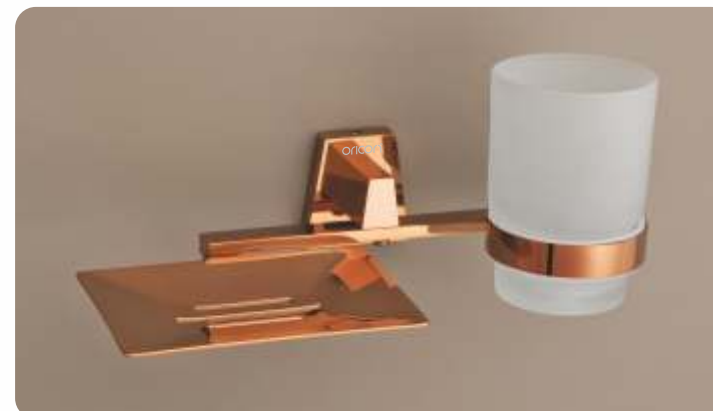

TR-6113 • Brass Soap Dish & Tumbler Holder (Combo)
M.R.P. ₹ 2945/-