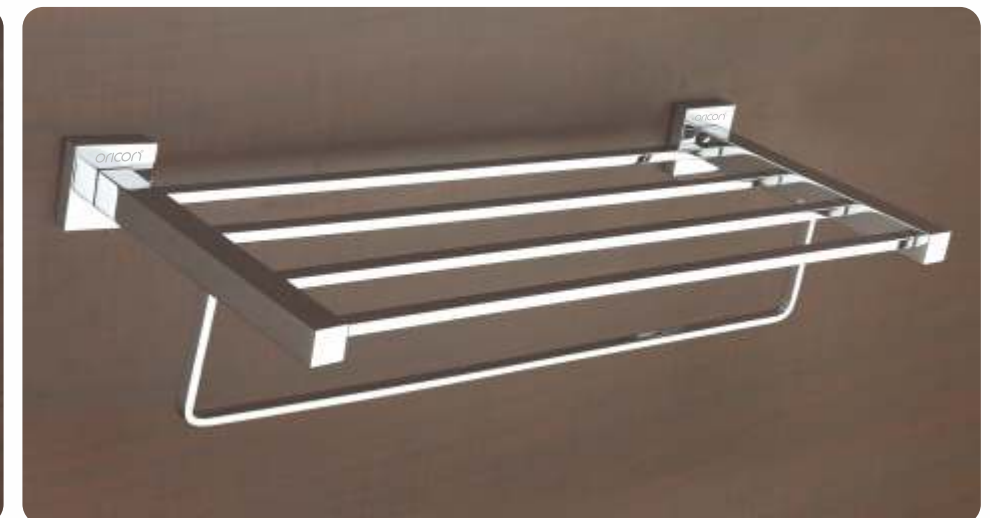

RO-5417 • 18" Towel Rack without Hook - M.R.P. ₹ 6692/-
RO-5410 • 24" Towel Rack without Hook - M.R.P. ₹ 7636/-