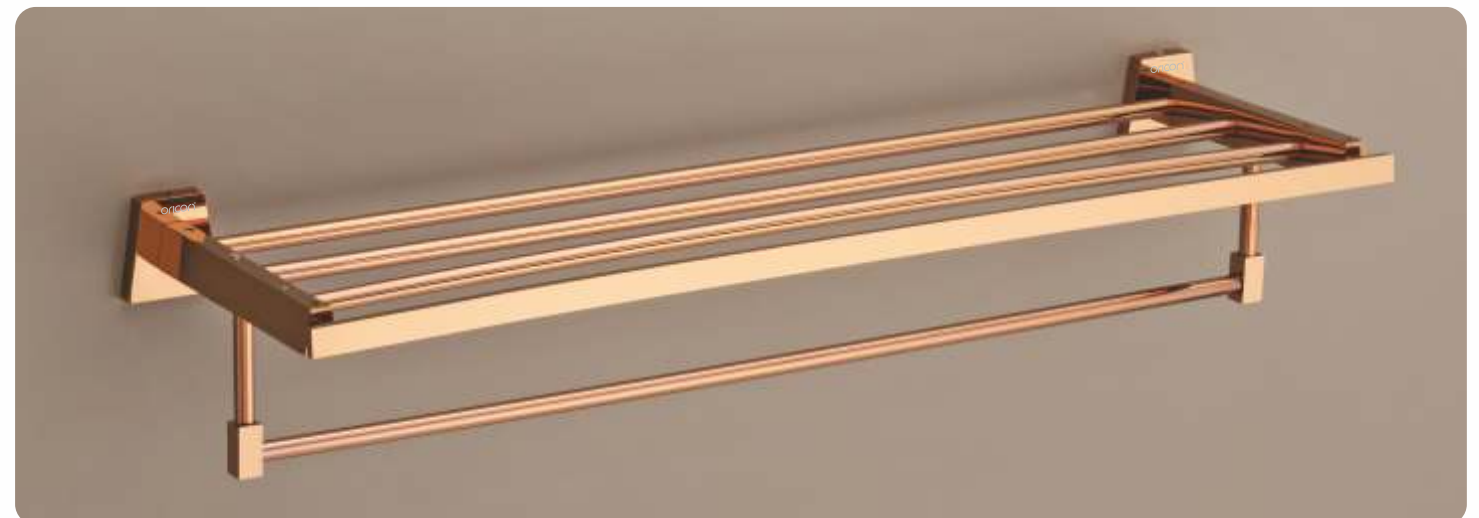

TR-6117 • 18" Towel Rack without Hook - M.R.P. ₹ 8190/-
TR-6118 • 18" Towel Rack with Hook - M.R.P. ₹ 8775/-

TR-6110 • 24" Towel Rack without Hook - M.R.P. ₹ 10101/-
TR-6111 • 24" Towel Rack with Hook - M.R.P. ₹ 10589/-