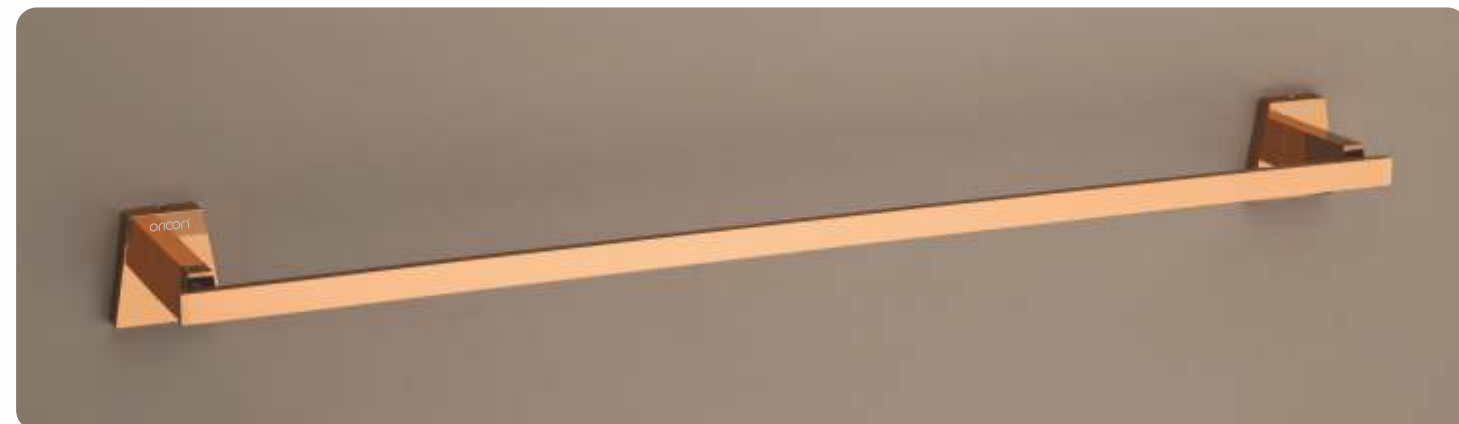

TR-6101 • 18" Towel Rod - M.R.P. ₹ 3861/-
TR-6102 • 24" Towel Rod - M.R.P. ₹ 4466/-