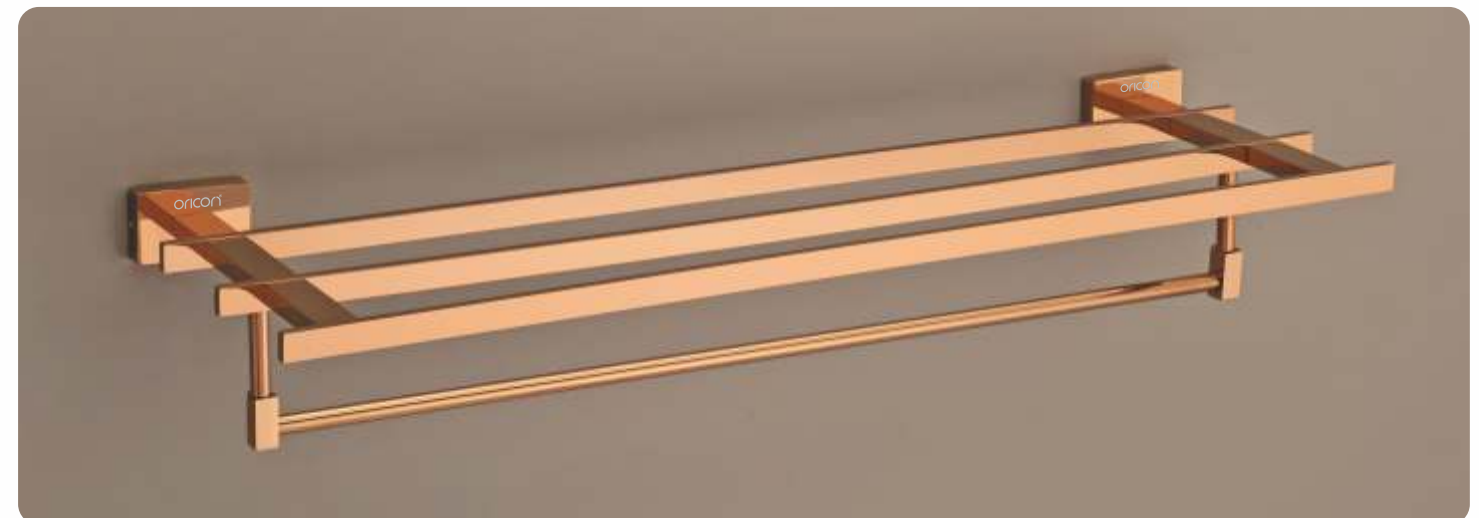

RE-5817 • 18" Towel Rack without Hook - M.R.P. ₹ 8541/-
RE-5818 • 18" Towel Rack with Hook - M.R.P. ₹ 9126/-

RE-5810 • 24" Towel Rack without Hook - M.R.P. ₹ 10374/-
RE-5811 • 24" Towel Rack with Hook - M.R.P. ₹ 10959/-