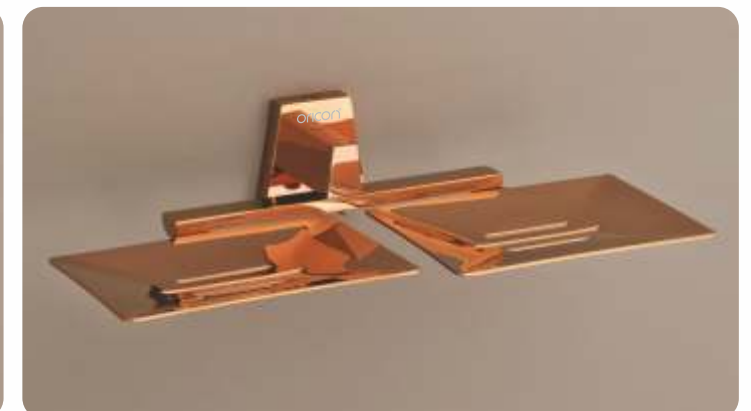

**TR-6113 • Brass Soap Dish & Tumbler Holder (Combo)**  
M.R.P. ₹ 2945/-

**TR-6112 • Brass Dual Soap Dish**  
M.R.P. ₹ 2945/-

**TR-6117 • 18" Towel Rack without Hook - M.R.P. ₹ 8190/-**  
**TR-6118 • 18" Towel Rack with Hook - M.R.P. ₹ 8775/-**