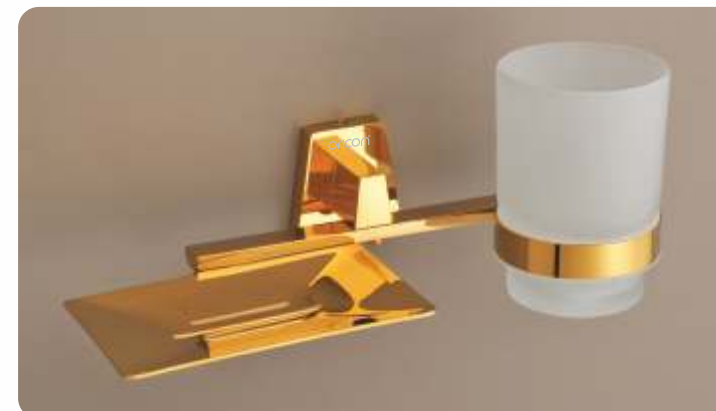

TR-6213 • Brass Soap Dish & Tumbler Holder (Combo)
M.R.P. ₹ 2945/-